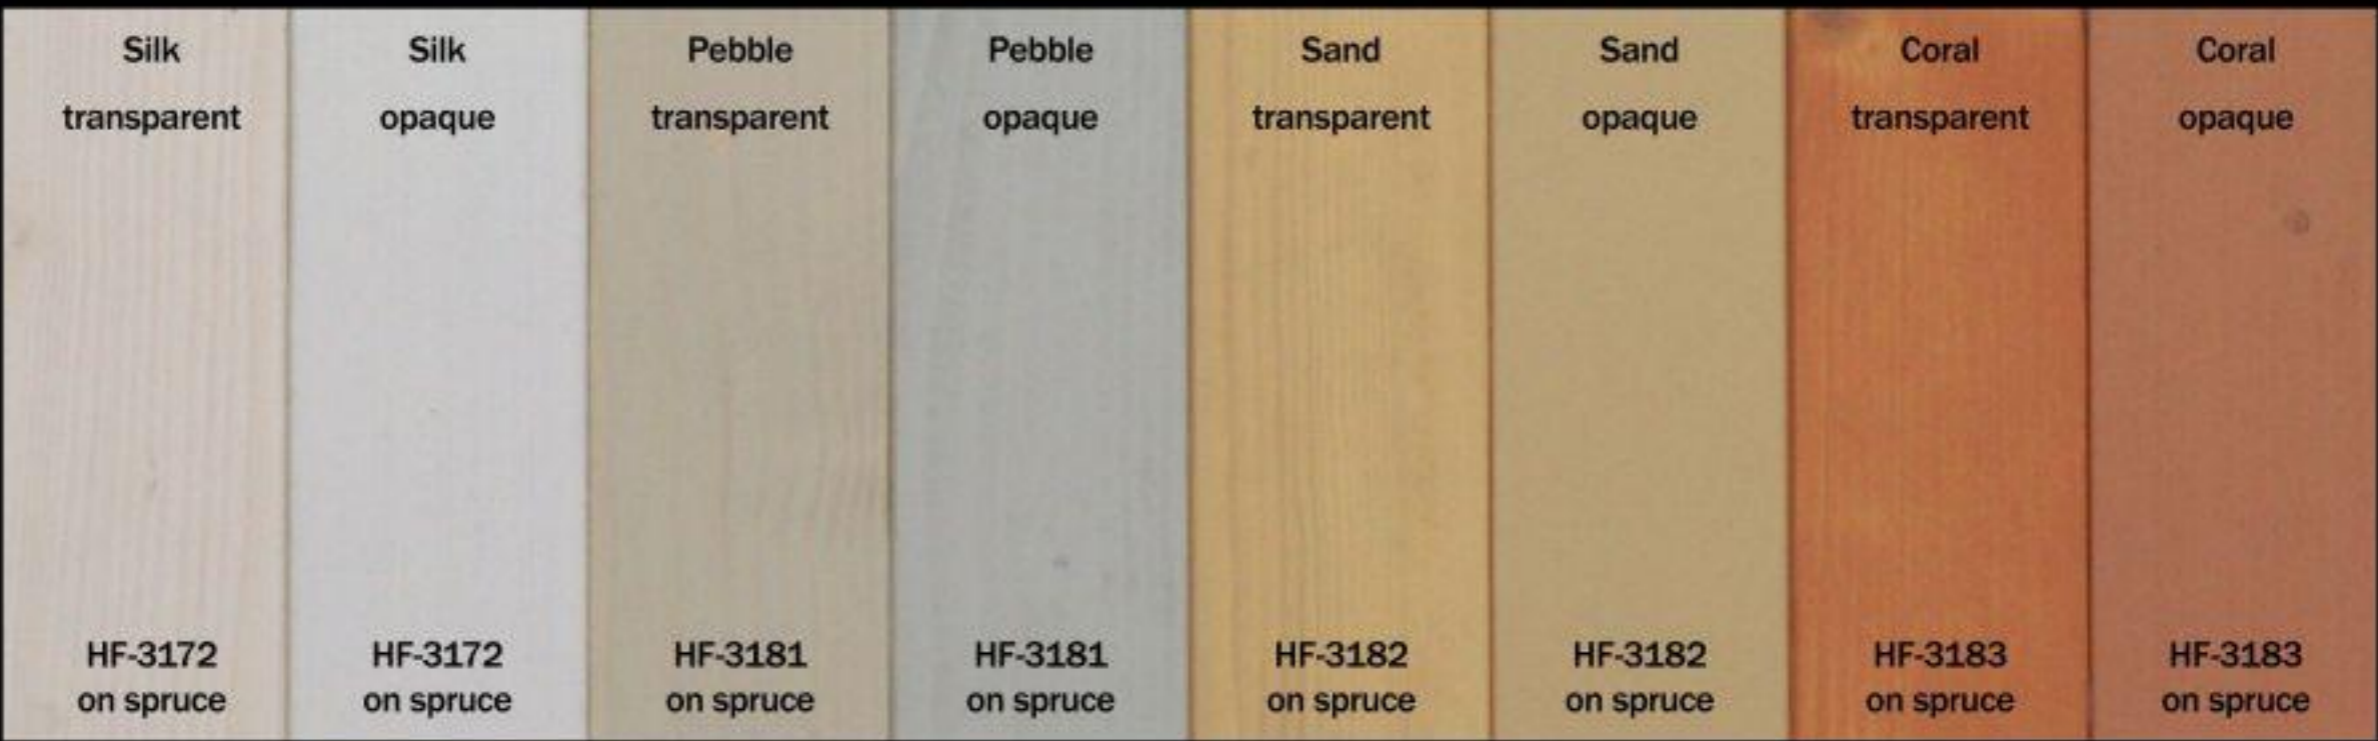

TRANSPARENT AND OPAQUE FINISHES

Hardwax Oils

Wood Waxes

NOTE: THE ABOVE COLOUR SHADES ARE A TRUE LIKENESS OF THE ORIGINAL, HOWEVER SOME VARIATION MAY OCCUR DUE TO PRINTING PROCESSES. IT IS ADVISABLE TO TEST COLOURS ON A SMALL SAMPLE, AS SOME COLOUR MAY APPEAR DIFFERENT ON OTHER WOOD SPECIES.