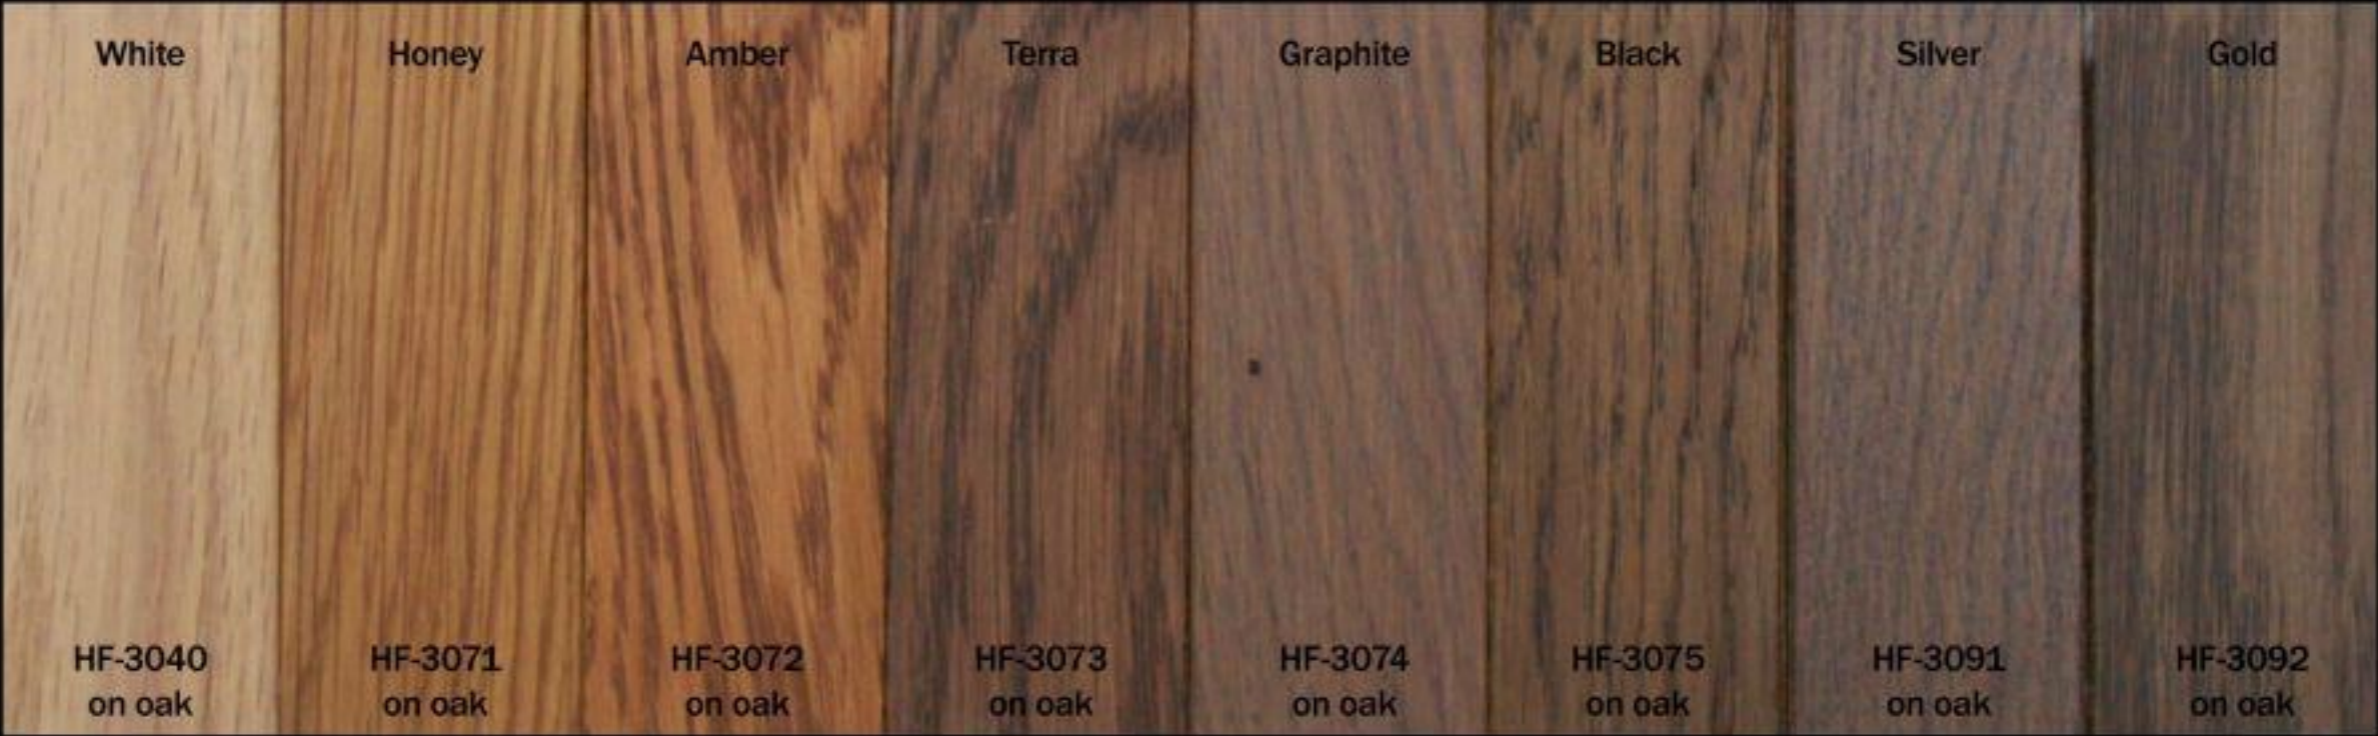

TRANSPARENT AND OPAQUE FINISHES

Hardwax Oils

Wood Waxes

NOTE: THE ABOVE COLOUR SHADES ARE A TRUE LIKENESS OF THE ORIGINAL, HOWEVER SOME VARIATION MAY OCCUR DUE TO PRINTING PROCESSES. IT IS ADVISABLE TO TEST COLOURS ON A SMALL SAMPLE, AS SOME COLOUR MAY APPEAR DIFFERENT ON OTHER WOOD SPECIES.